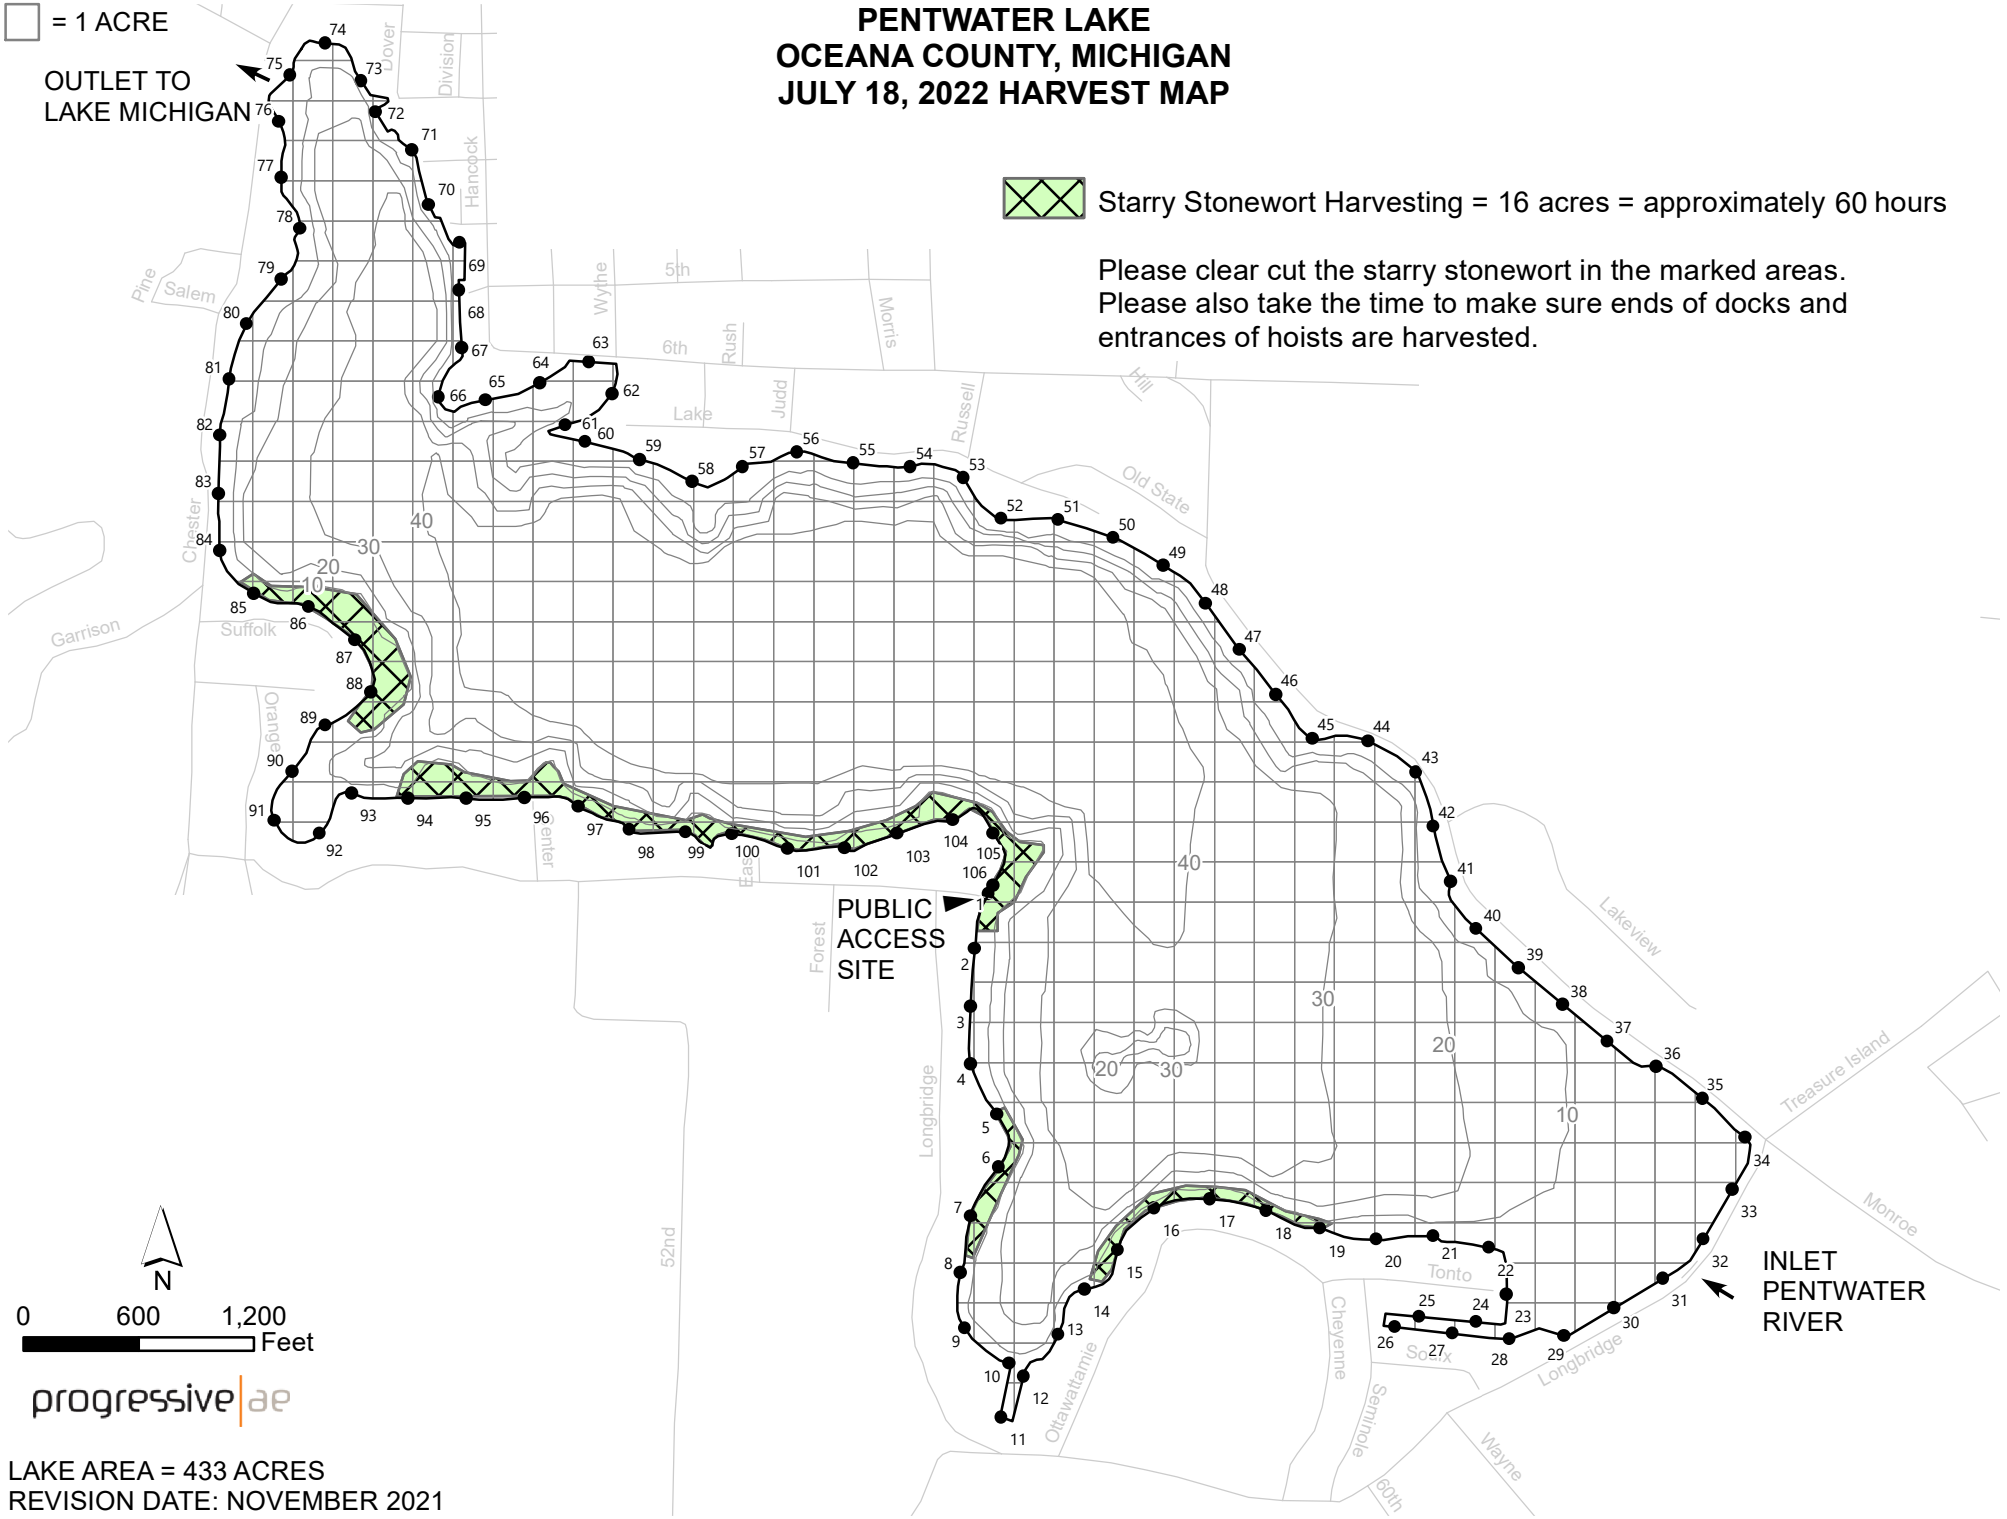

□ = 1 ACRE

OUTLET TO LAKE MICHIGAN

PENTWATER LAKE OCEANA COUNTY, MICHIGAN JULY 18, 2022 HARVEST MAP

Stary Stonewort Harvesting = 16 acres = approximately 60 hours

Please clear cut the stary stonewort in the marked areas.
Please also take the time to make sure ends of docks and
entrances of hoists are harvested.

progressive|ae

LAKE AREA = 433 ACRES
REVISION DATE: NOVEMBER 2021