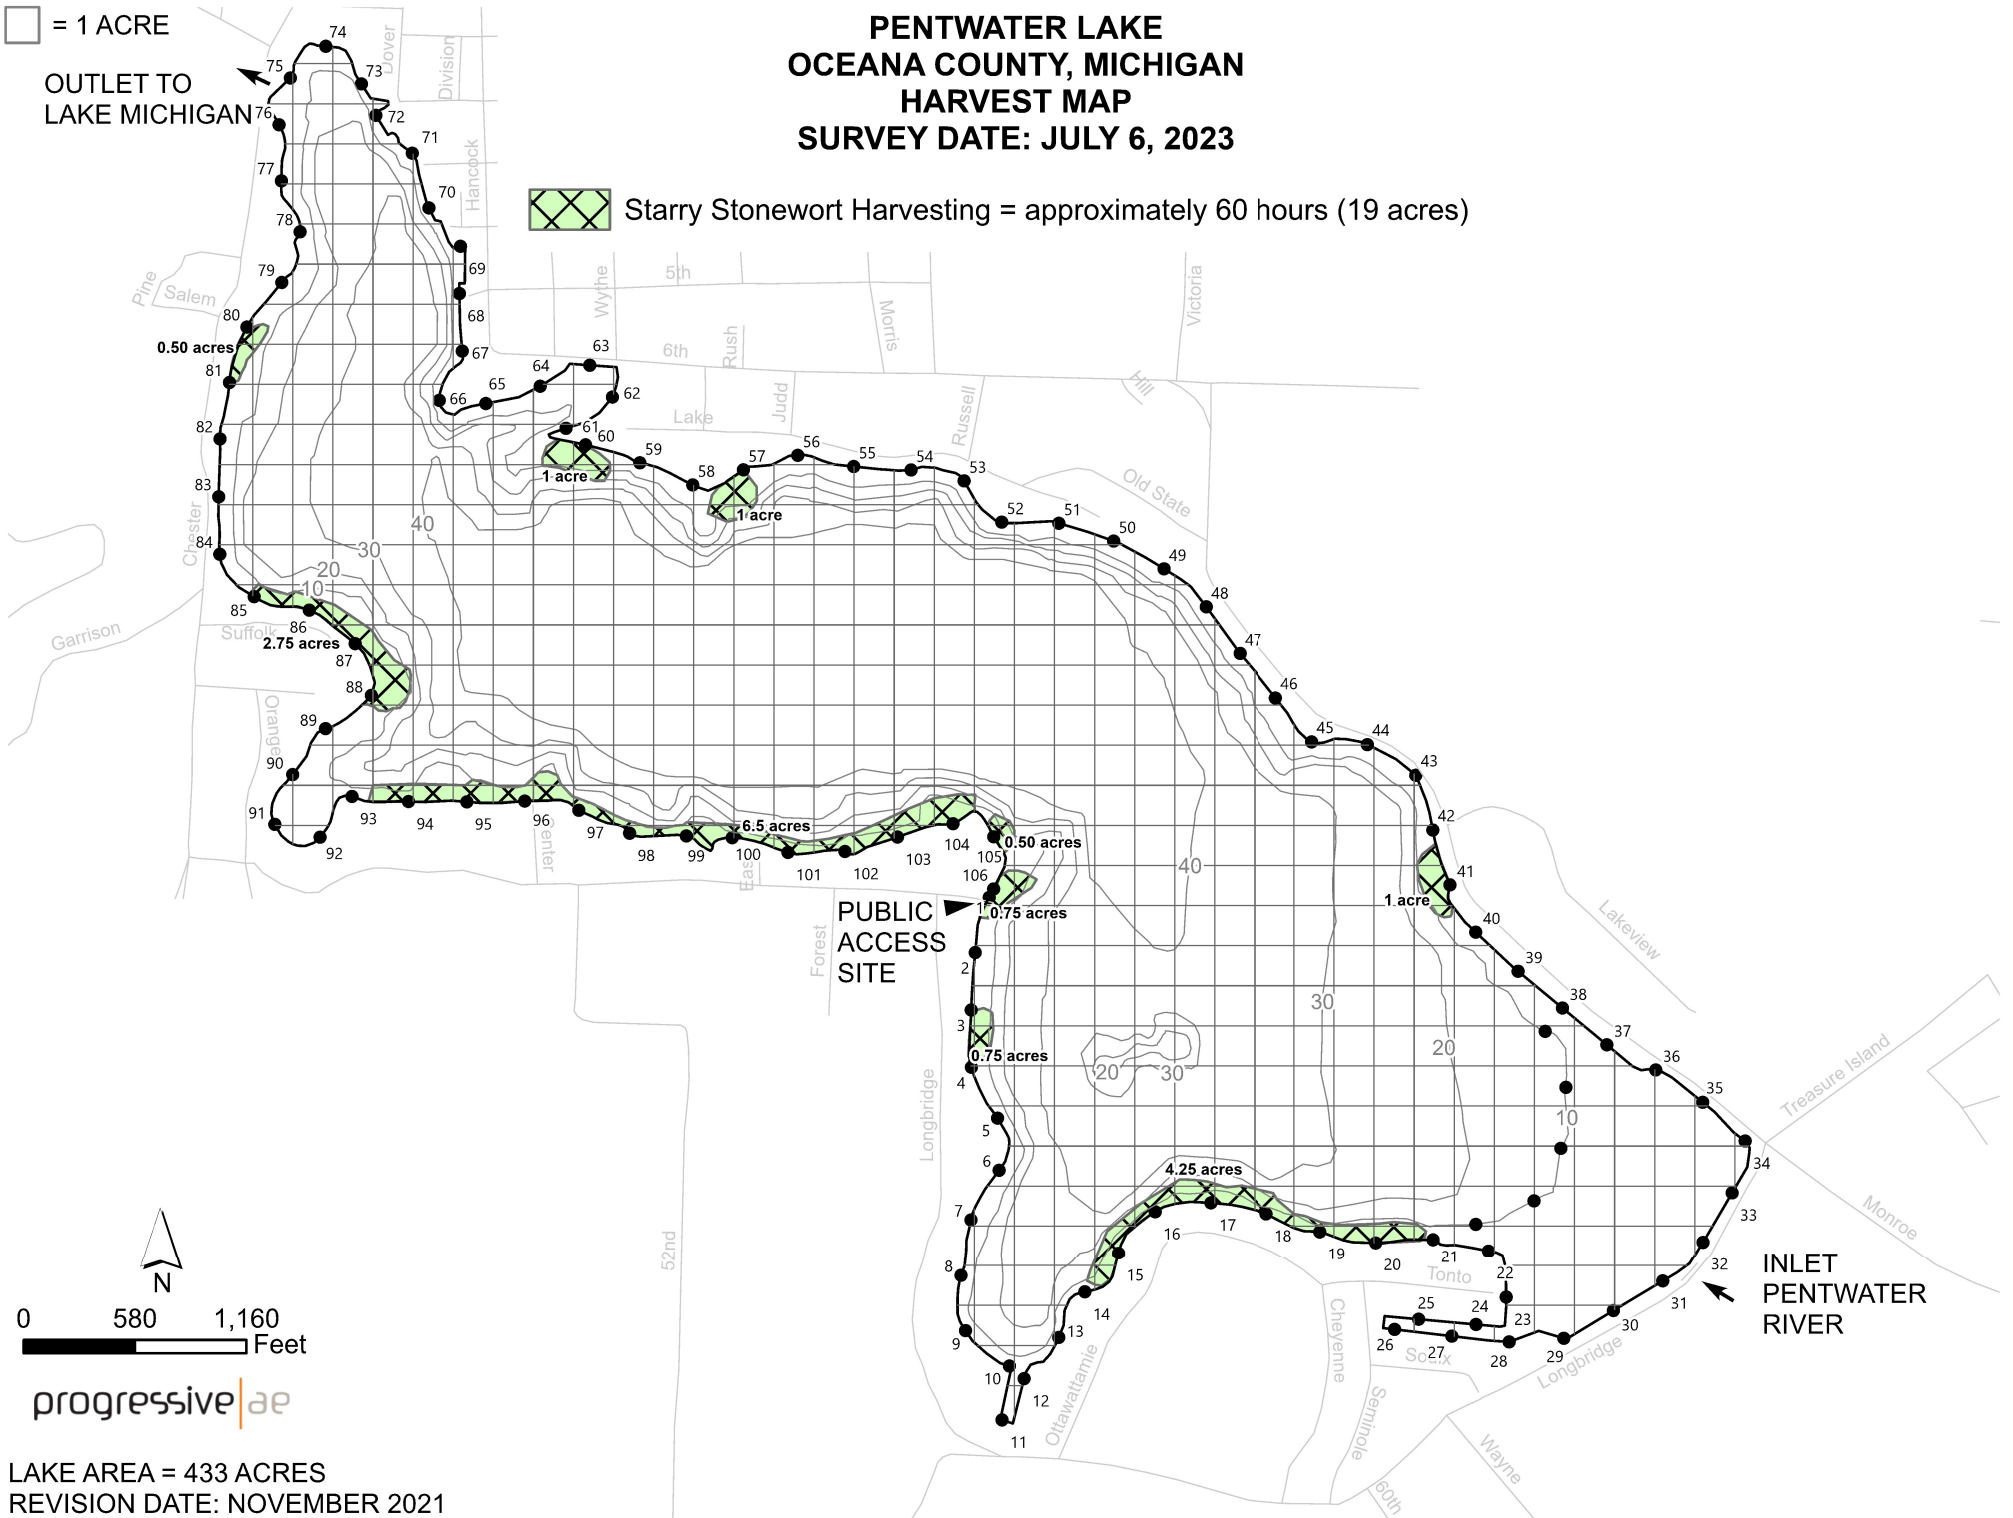

□ = 1 ACRE

OUTLET TO LAKE MICHIGAN

PENTWATER LAKE OCEANA COUNTY, MICHIGAN HARVEST MAP SURVEY DATE: JULY 6, 2023

 Starry Stonewort Harvesting = approximately 60 hours (19 acres)

LAKE AREA = 433 ACRES
REVISION DATE: NOVEMBER 2021