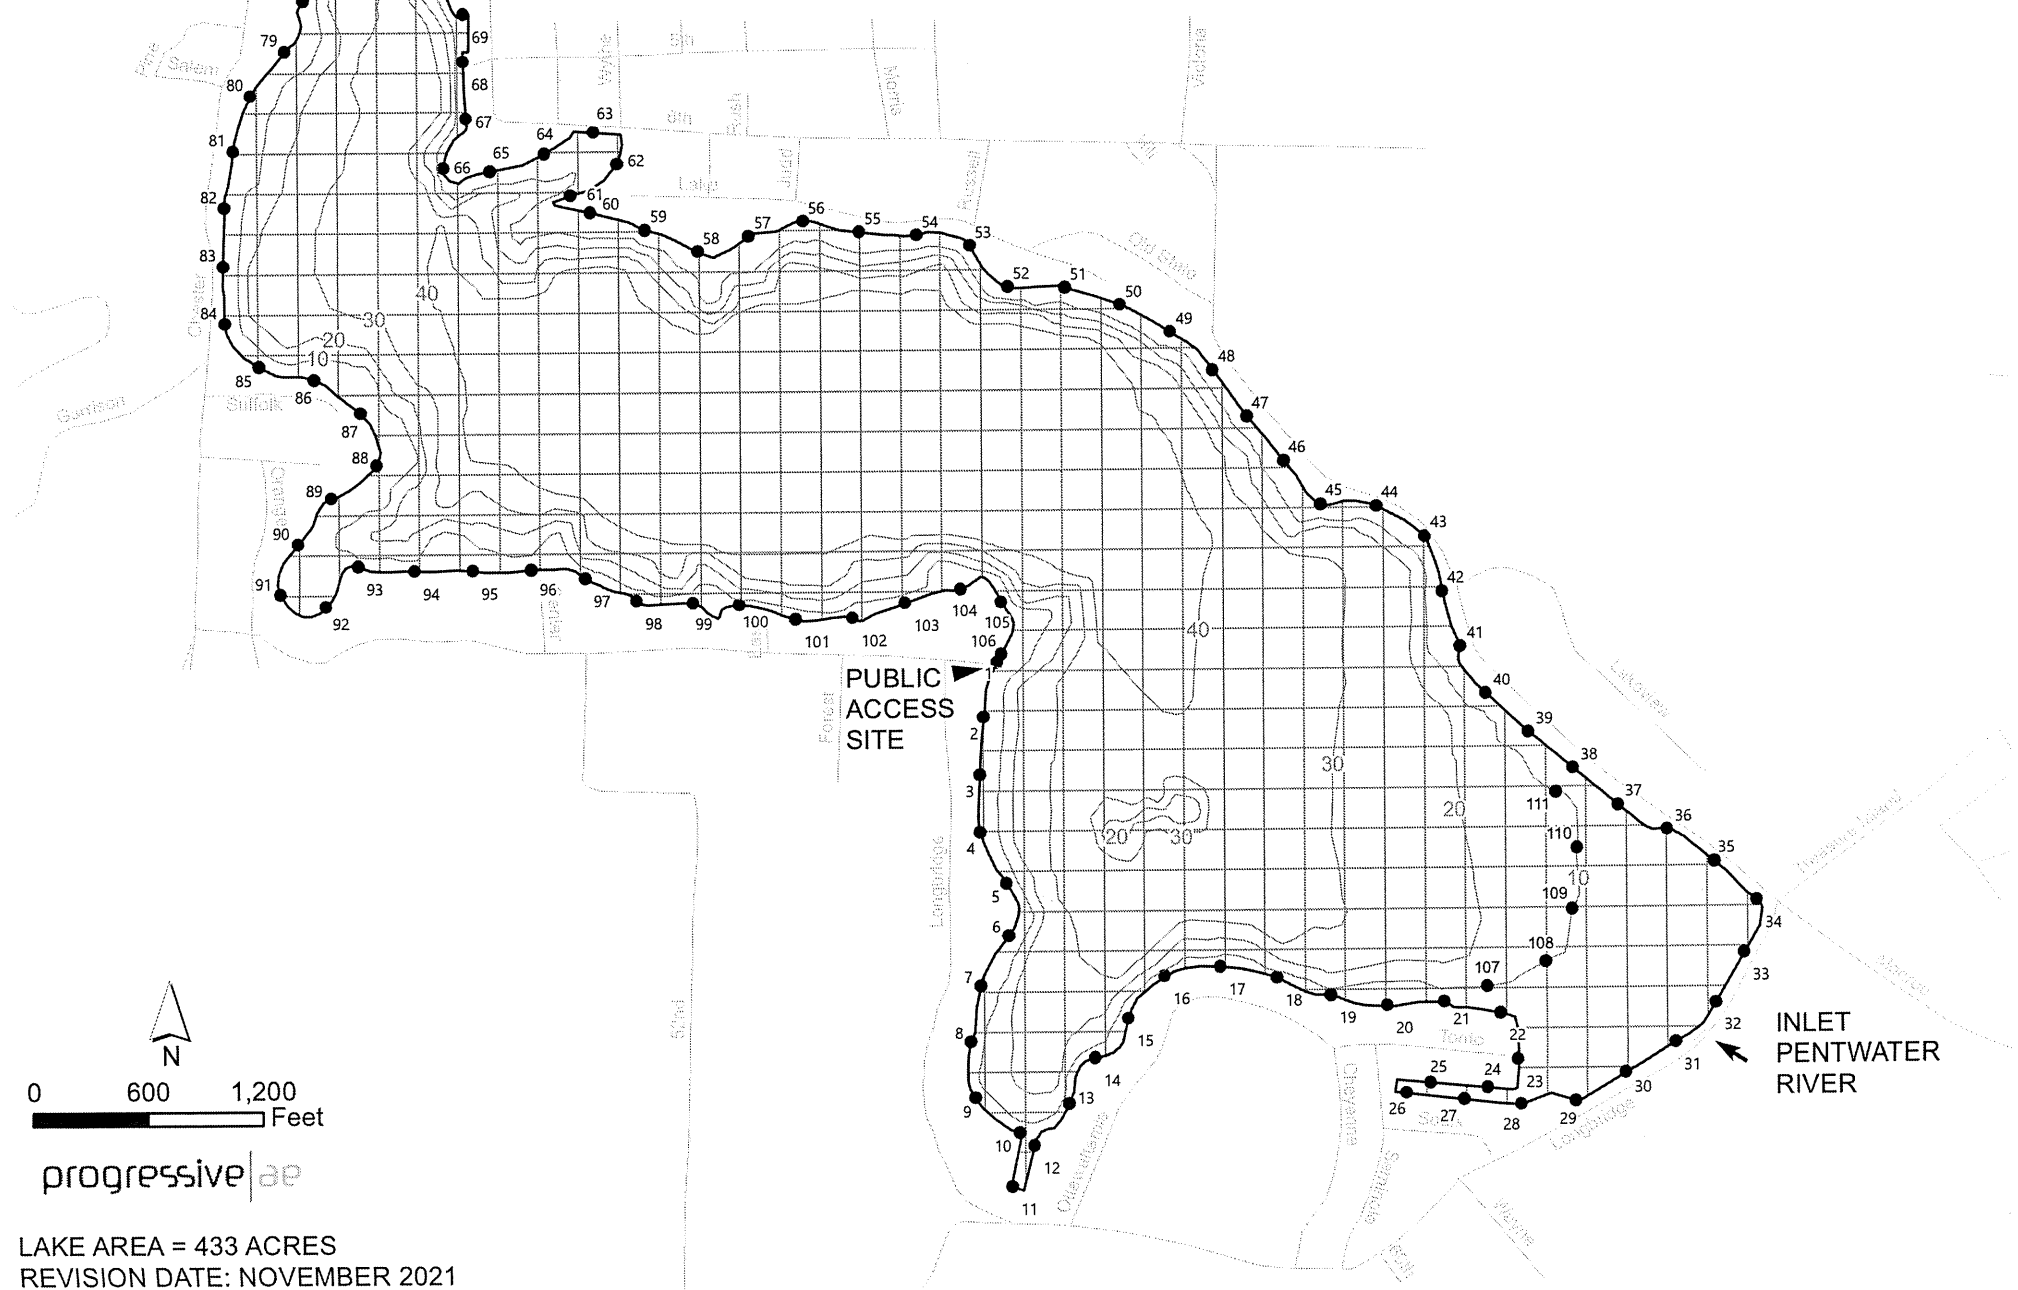

□ = 1 ACRE

OUTLET TO LAKE MICHIGAN

# PENTWATER LAKE OCEANA COUNTY, MICHIGAN AQUATIC PLANT SURVEY MAP

Date: 8-28-23  
Crew: ReB Dink Doel  
Weather: Sunny 24°F

Notes:

progressive|ae

LAKE AREA = 433 ACRES  
REVISION DATE: NOVEMBER 2021