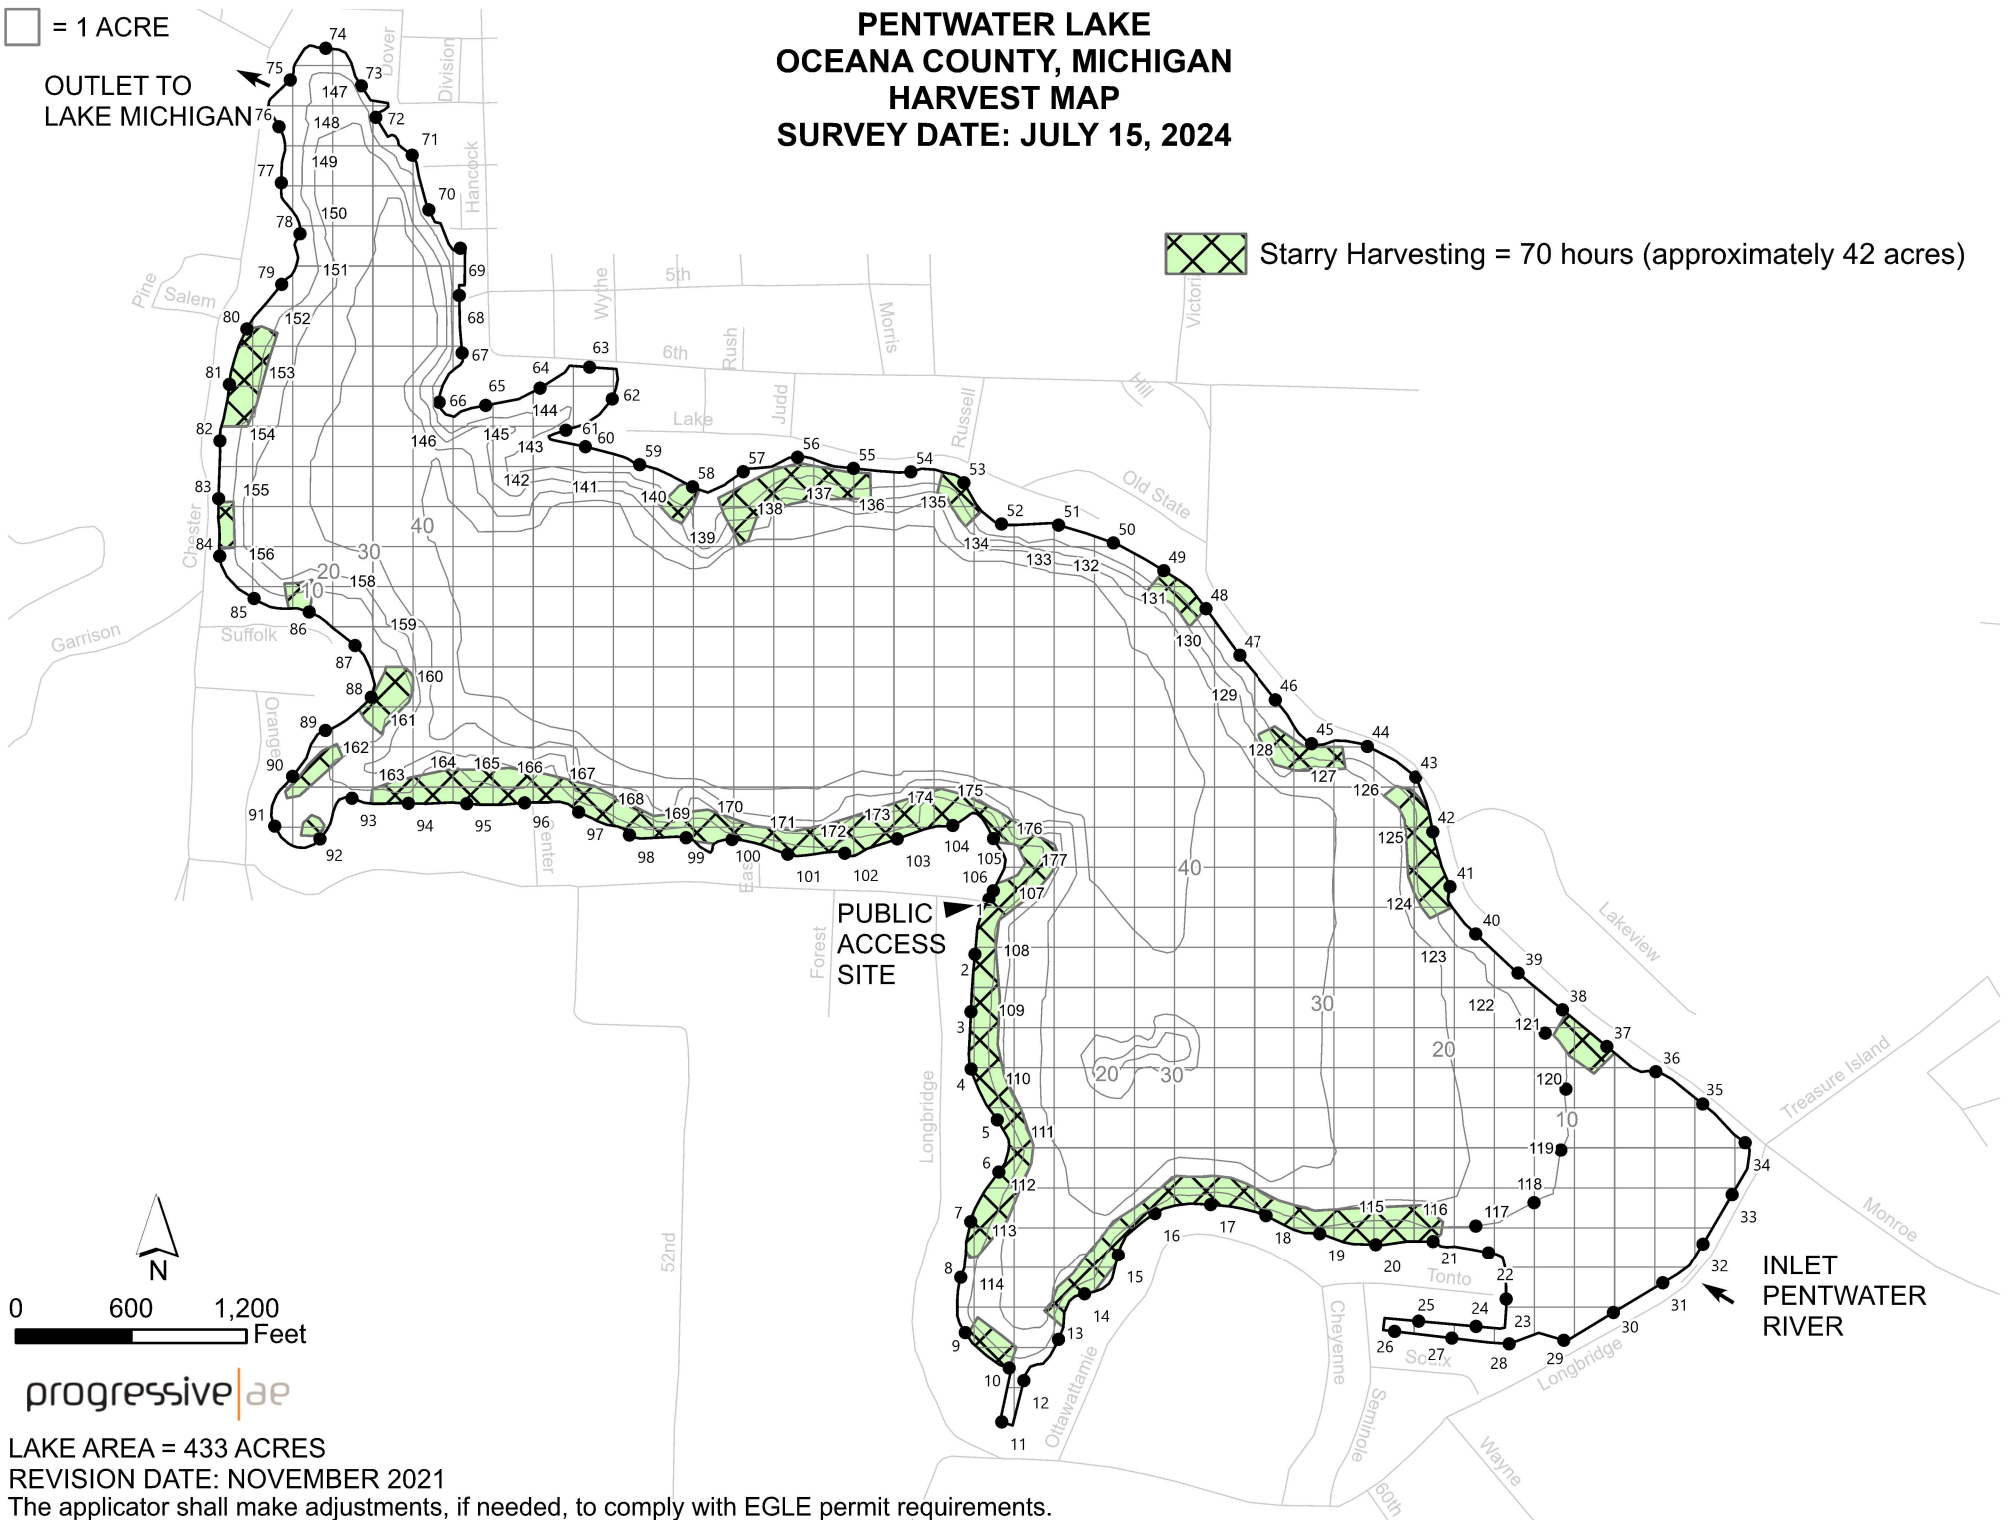

□ = 1 ACRE

OUTLET TO LAKE MICHIGAN

# PENTWATER LAKE OCEANA COUNTY, MICHIGAN HARVEST MAP SURVEY DATE: JULY 15, 2024

 Starry Harvesting = 70 hours (approximately 42 acres)

progressive | ae

LAKE AREA = 433 ACRES  
REVISION DATE: NOVEMBER 2021  
The applicator shall make adjustments, if needed, to comply with EGLE permit requirements.